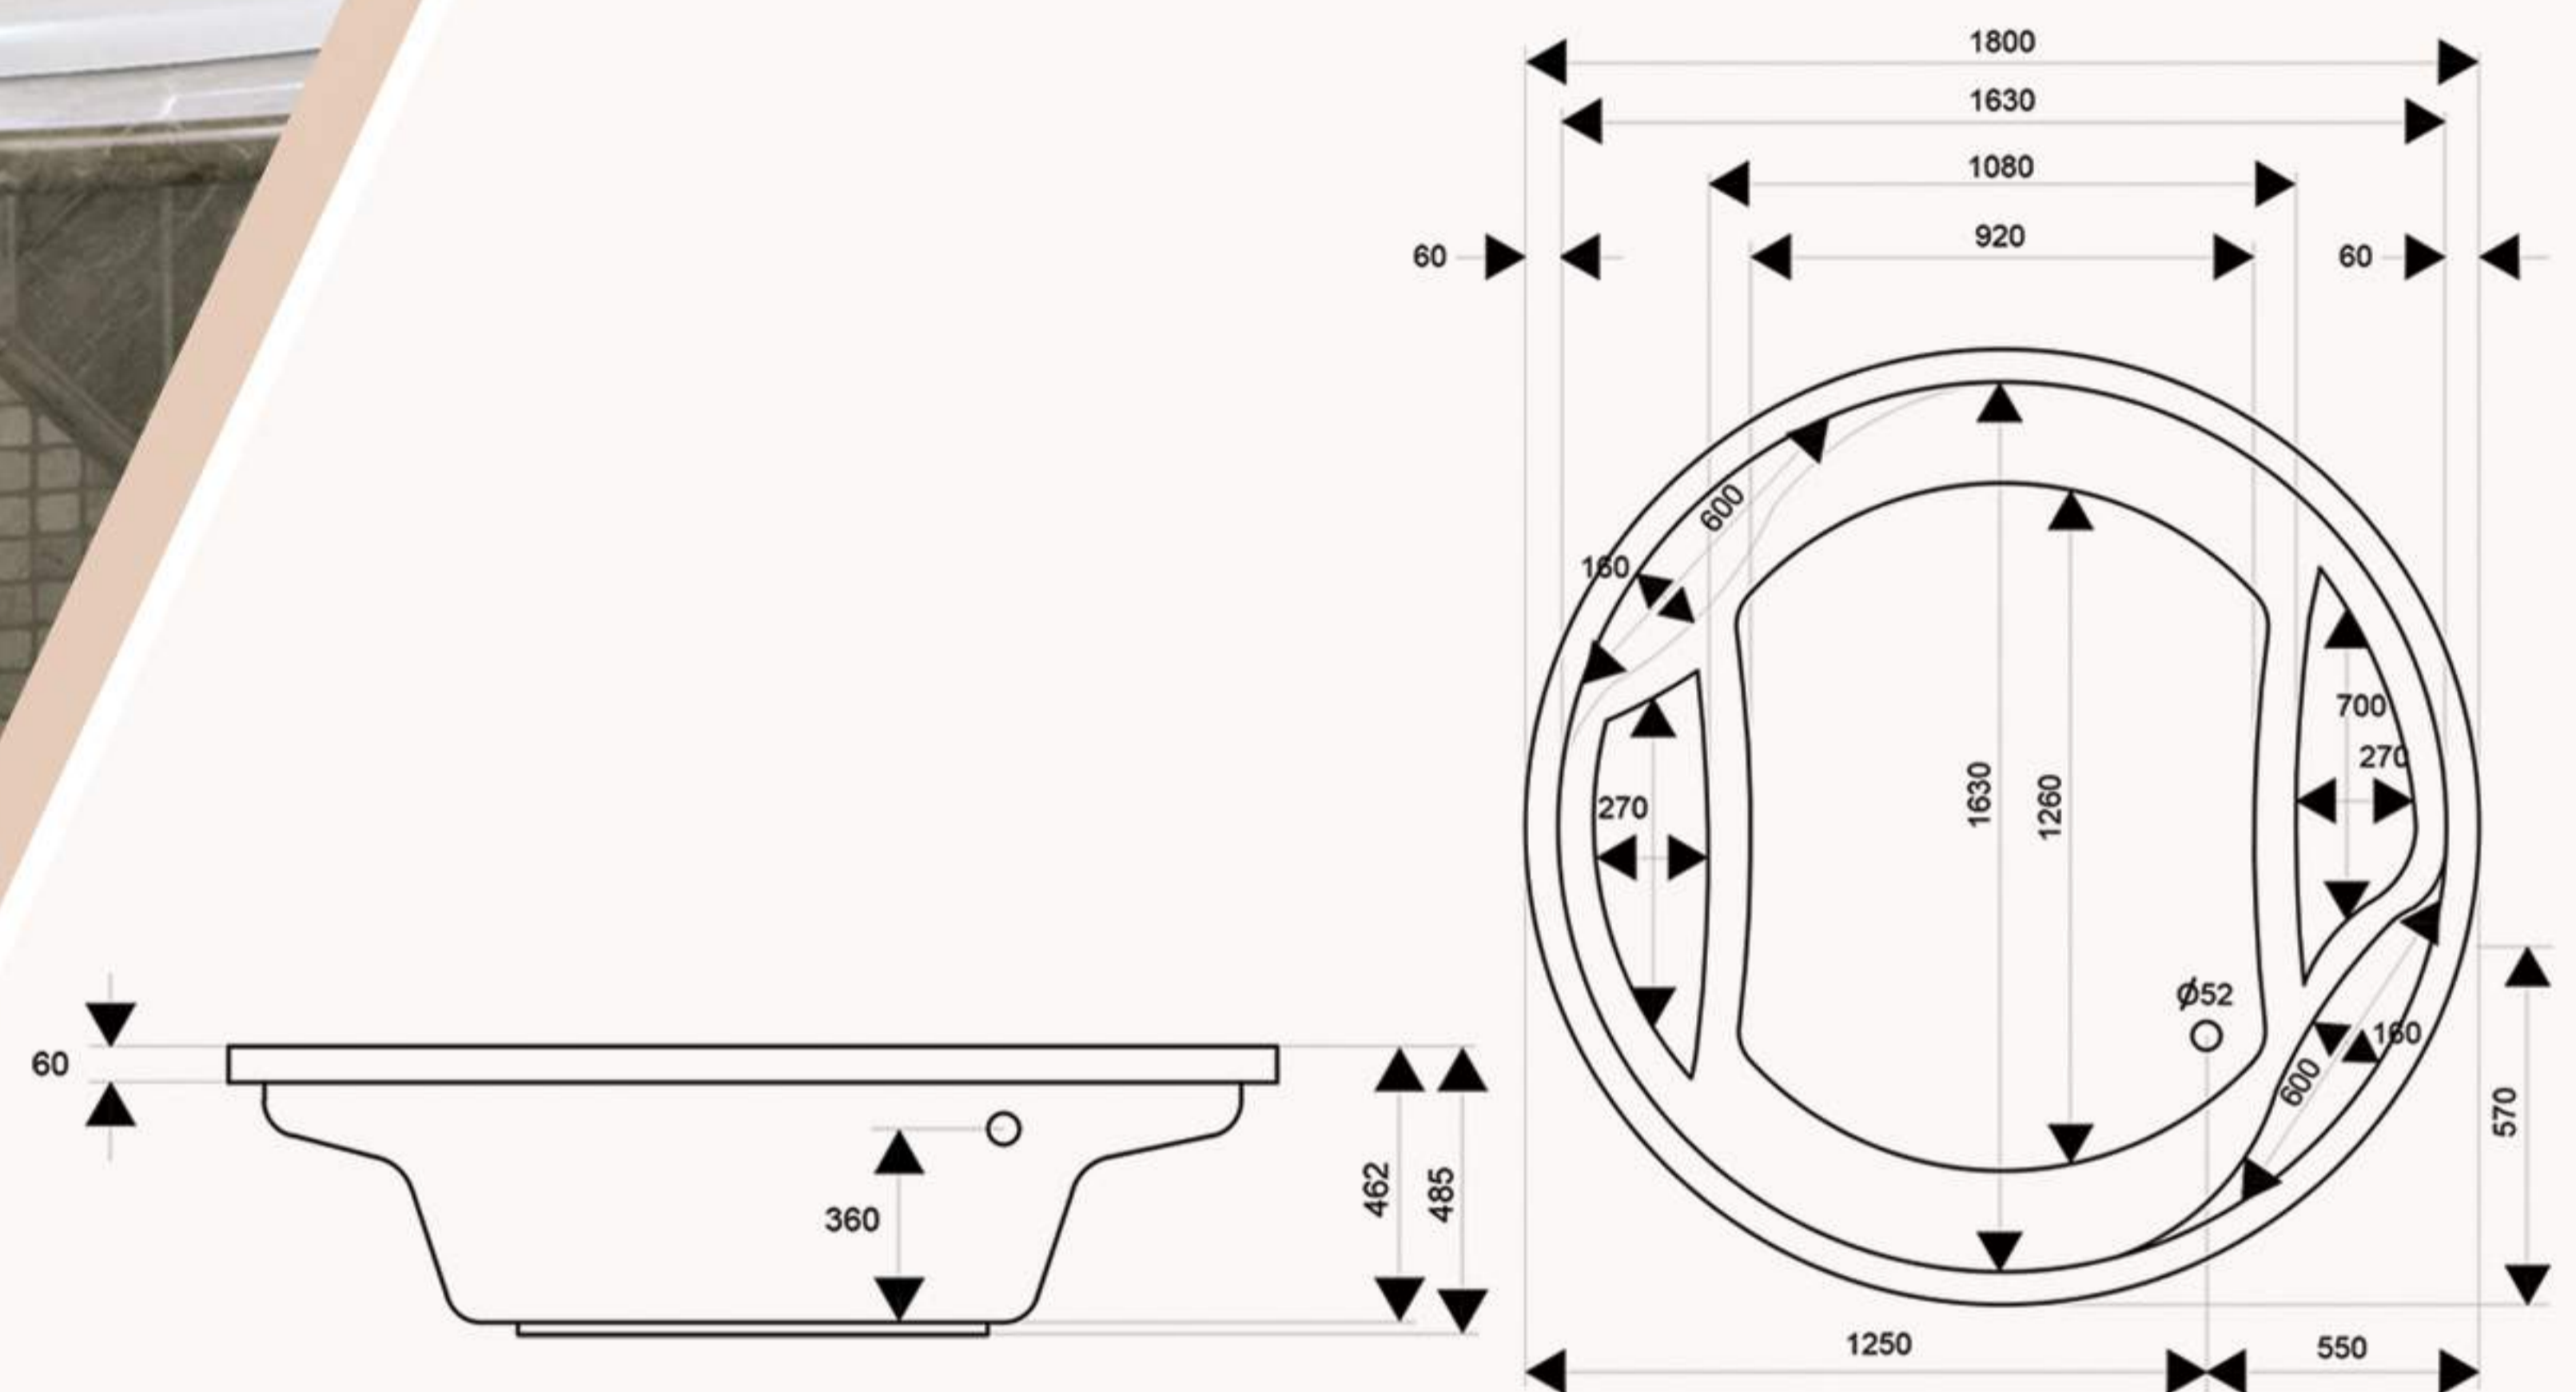

HAWAII هاواي

180 cm

Packages	الوايبرول Whirlpool	الفضية Silver	الذهبية Gold	المجموعات
Water Pump	1	1	1	مضخة الماء
Super Jets	6	6	6	نفث كبير
Micro Jets	-	-	11	نفث ميكرو
Air Blower	-	1	1	مضخة الهواء
Air Jets	-	10	10	نفث الهواء
Pneumatic Switch	1	2	2	مفتاح هوائي
Air Switch	1	-	-	مفتاح الهواء
Chromo Lights	-	-	1	إضاءة متعددة الألوان
Turbo	-	1	1	نظام التيربو
Front Panel	-	-	-	الغطاء الأمامي
Side Panel	-	-	-	الغطاء الجانبي
Frame Work With Legs	1	1	1	الإطار مع الأقدام
Options				الخيارات
Disinfection System	Option	Option	Option	نظام التعقيم
Water Heater	Option	Option	Option	سخان الماء