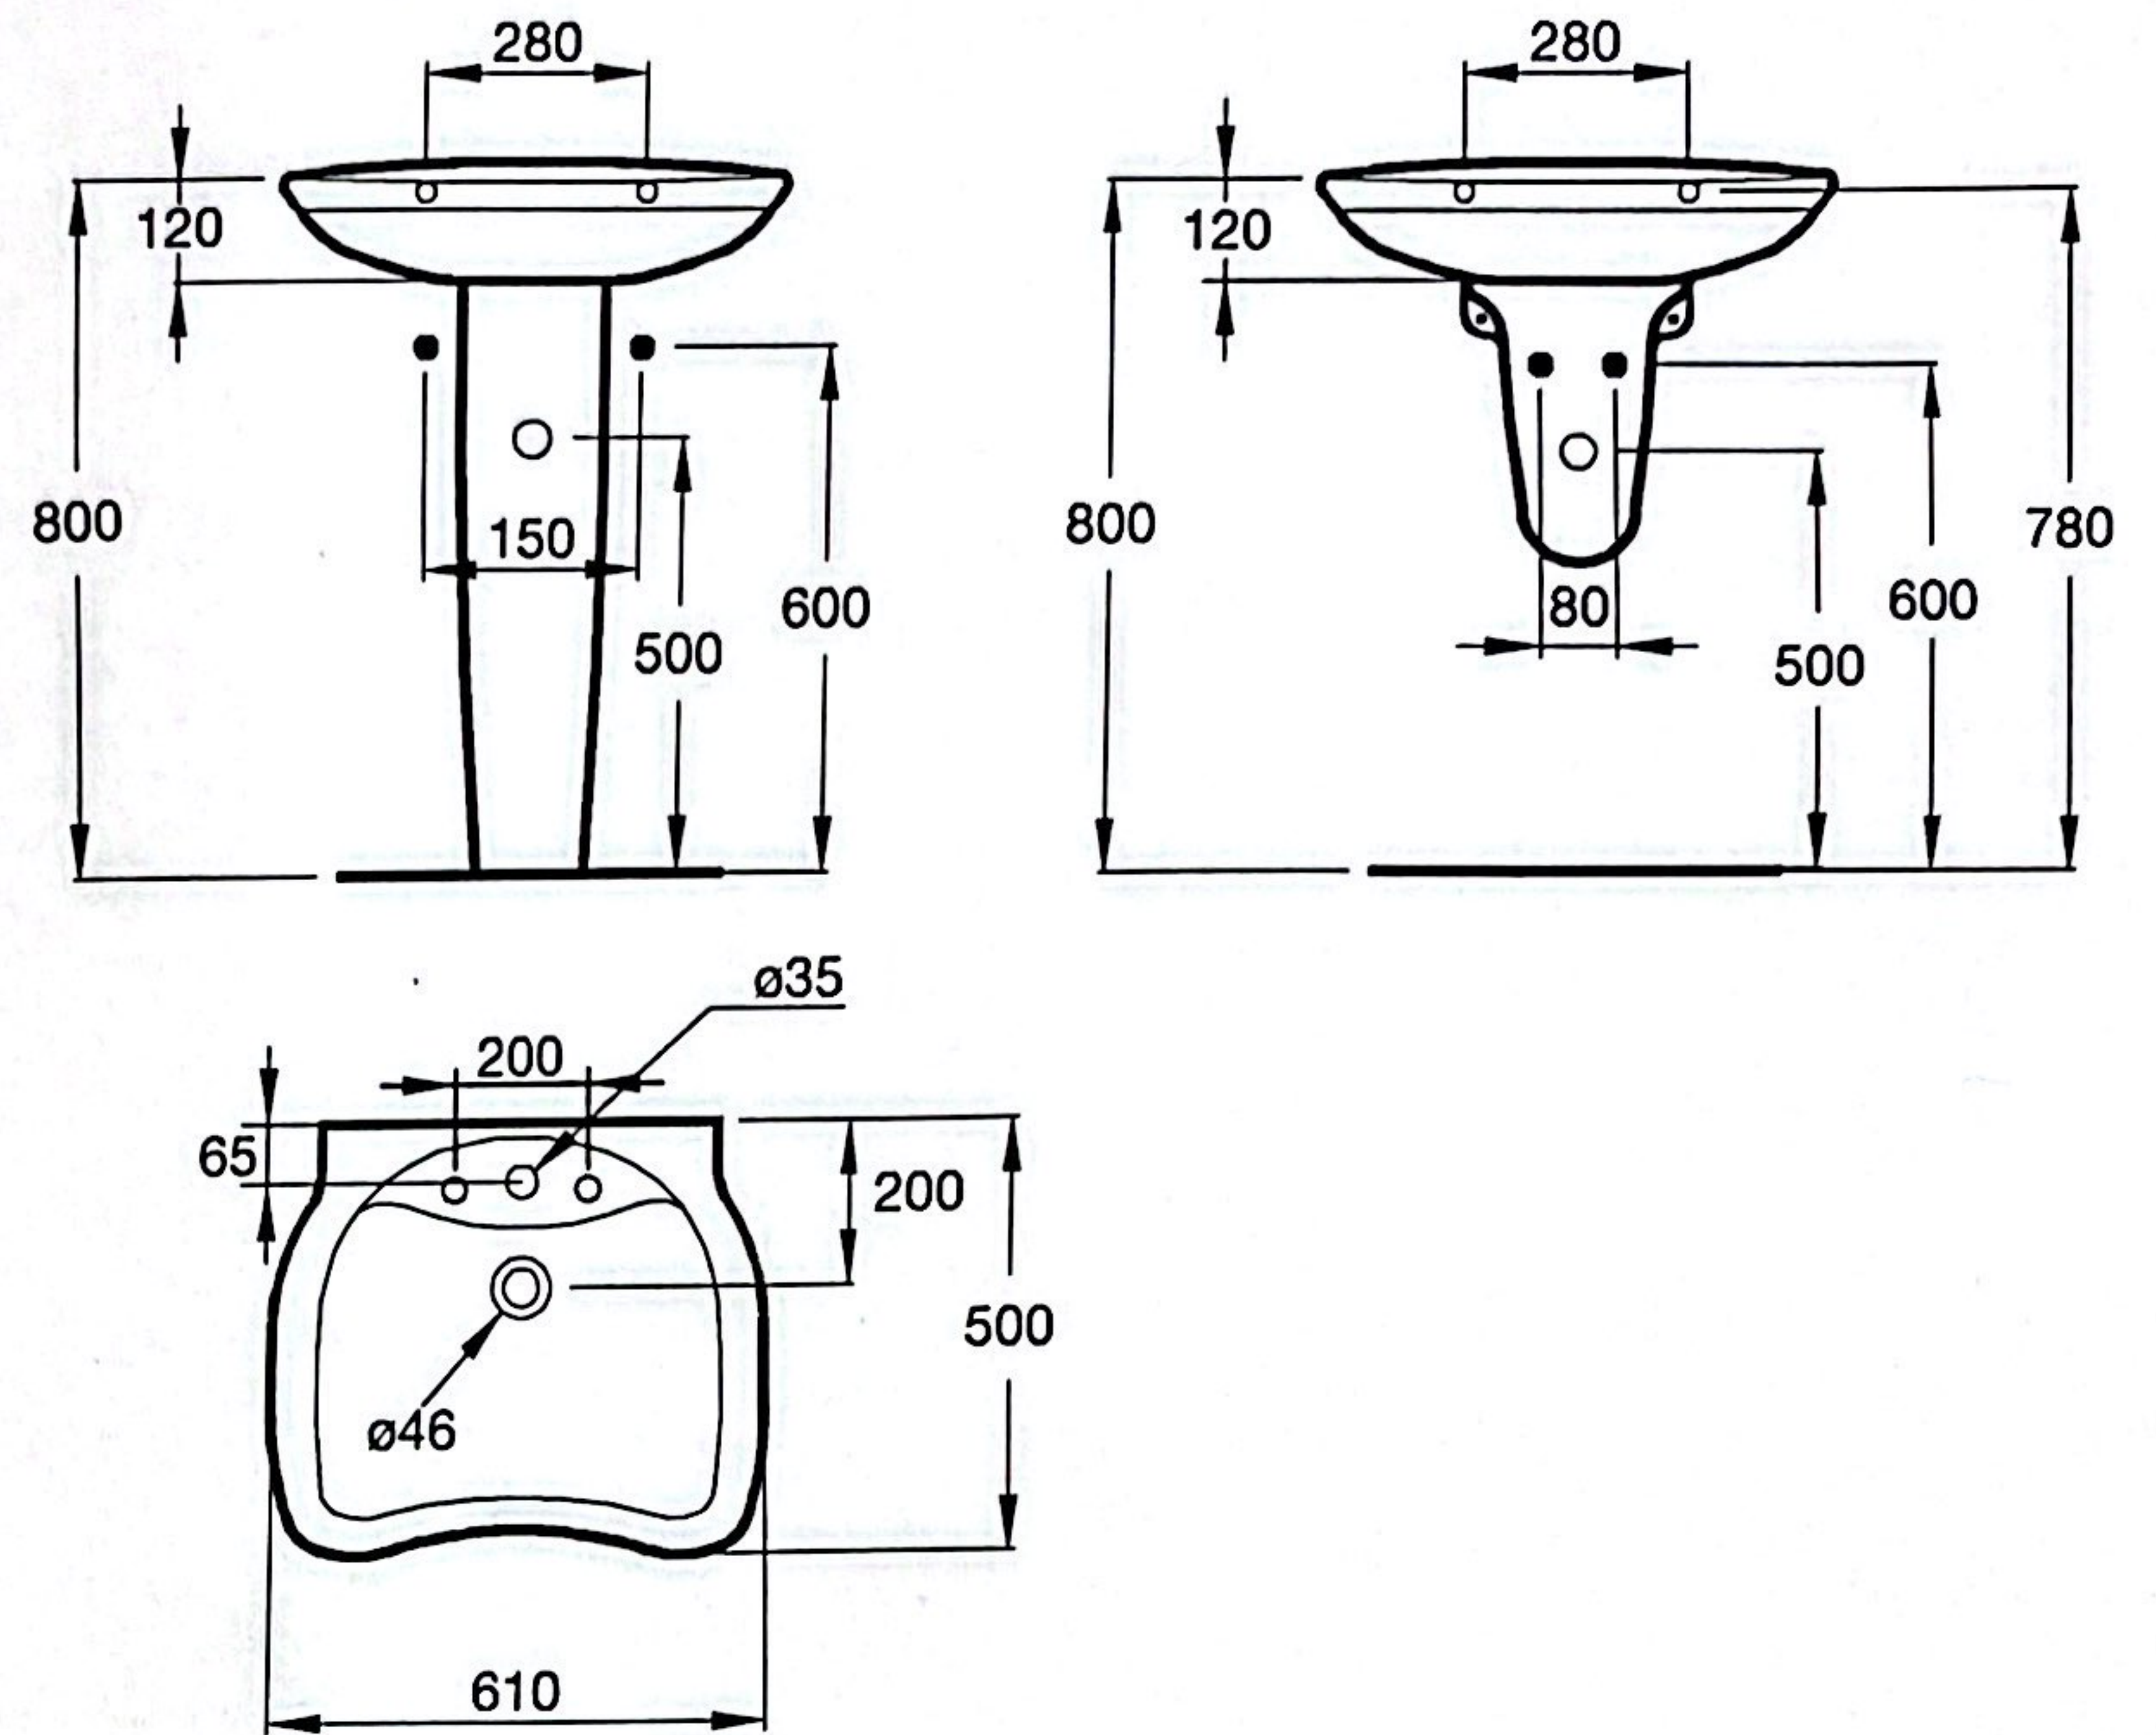

Ideal Standard

Washbasins

San Remo