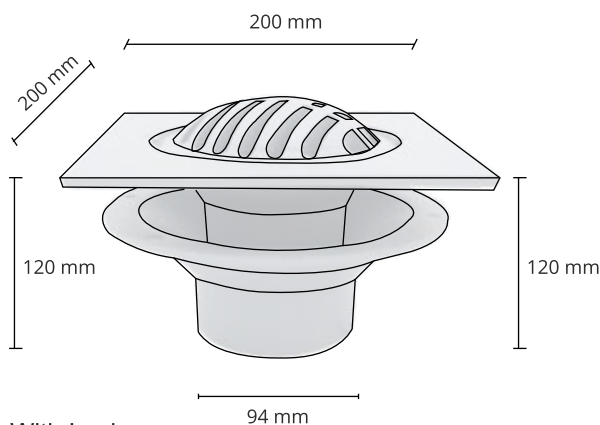

ALUMINUM RAIN WATER DRIAN

Durable Metal Modern Design

Intended for Surfaces Waterproofing Containing Three-piece

Item No	3793
Description	Two-Level Insulated Filter - Made In Stainless Steel Aluminum - High Strenth And Durability Anti - Rust And Corrosion - Cover With Lock
Available Size	4 inch
Weight	1400g
country of origin	Made In Syria

Cover With Lock

Two-Level Insulated Filter