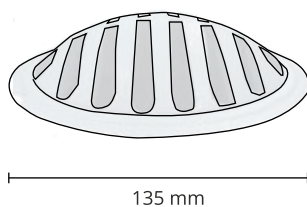

ALUMINUM RAIN WATER DRIAN

Durable Metal Modern Design

Intended for Surfaces Waterproofing Containing Three-piece

Item No	3793
Description	Two-Level Insulated Filter - Made In Stainless Steel Aluminum - High Strenth And Durability Anti - Rust And Corrosion - Cover With Lock
Available Size	4 inch
Weight	1400g
country of origin	Made In Syria

Cover With Lock

Two-Level Insulated Filter