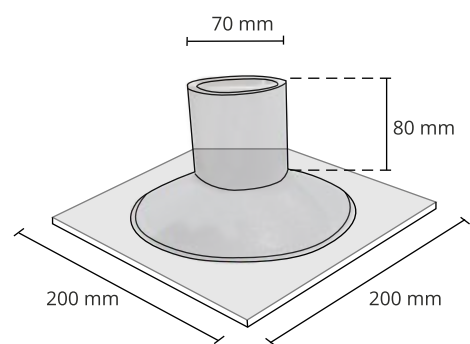

ALUMINUM RAIN WATER DRIAN

Durable Metal Modern Design

Intended for Surfaces Waterproofing Containing Three-piece

Item No	3793
Description	Two-Level Insulated Filter - Made In Stainless Steel Aluminum - High Strenth And Durability Anti - Rust And Corrosion - Cover With Lock
Available Size	4 inch
Weight	1400g
country of origin	Made In Syria

Cover With Lock

Two-Level Insulated Filter