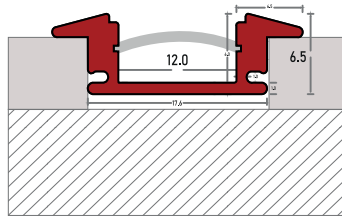

CODE	LxWxH (mm)	COLOR	FINISHING	ACC
Z24.126-1	2500x10x6	●	MATT SILVER	-
Z24.126-7	2500x10x6	●	MATT BLACK	-
Z24.126-8	2500x10x6	●	MATT GOLD	-

LED PROFILES

LED PROFILES

TECHNICAL DETAILS

SECTIONAL

PRODUCT

CODE	LxWxH (mm)	COLOR	FINISHING	ACC
Z24.150-1	2500x12x6.5	●	MATT SILVER	-
Z24.150-7	2500x12x6.5	●	MATT BLACK	-
Z24.150-8	2500x12x6.5	●	MATT GOLD	-