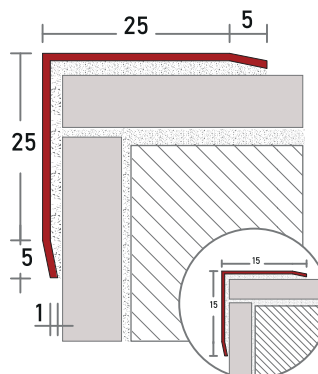

CODE	LxWxH (mm)	COLOR	FINISHING	ACC
Z20.005-1	2500x30x30		MATT SILVER	-
Z22.006-1	2440x15x15		MATT SILVER	-
Z20.005-3	2500x30x30		SHINY SILVER	-
Z22.006-3	2440x15x15		SHINY SILVER	-
Z20.005-4	2500x30x30		SHINY GOLD	-
Z22.006-4	2440x15x15		SHINY GOLD	-
Z20.005-6	2500x30x30		SHINY BLACK	-
Z22.006-6	2440x15x15		SHINY BLACK	-
Z22.005-7	2440x30x30		MATT BLACK	-
Z22.006-7	2440x15x15		MATT BLACK	-