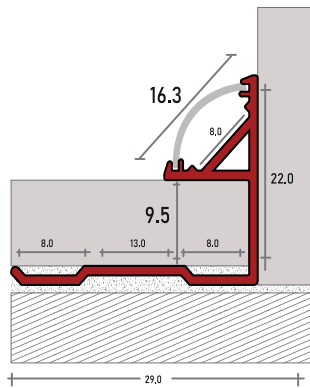

ALUMINIUM

CODE	LxWxH (mm)	COLOR	FINISHING	ACC
Z24.152-1	2500x10x10	●	MATT SILVER	-
Z24.152-7	2500x10x10	●	MATT BLACK	-
-	-	●	MATT GOLD	-