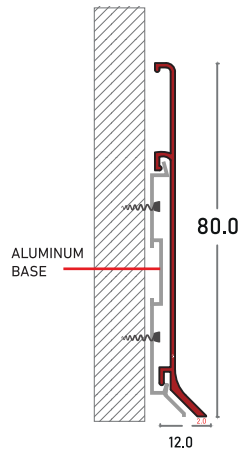

CODE	LxWxH (mm)	COLOR	FINISHING	ACC
Z24.128-1	2500x12x80	●	MATT SILVER	-IN -EX -CO -EL -ER
Z24.128-7	2500x12x80	●	MATT BLACK	-IN -EX -CO -EL -ER