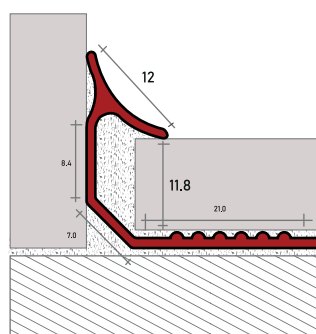

CODE	LxWxH (mm)	COLOR	FINISHING	ACC
Z24.127-1	2500x12x11.8		MATT SILVER	-
Z24.127-2	2500x12x11.8		SHINY BRONZE	-
Z24.127-3	2500x12x11.8		SHINY SILVER	-
Z24.127-4	2500x12x11.8		SHINY GOLD	-
Z24.127-6	2500x12x11.8		SHINY BLACK	-
Z24.127-7	2500x12x11.8		MATT BLACK	-