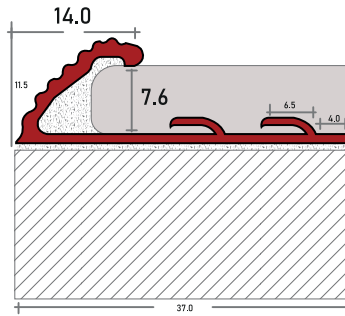

ALUMINUM

CODE	LxWxH (mm)	COLOR	FINISHING	ACC
Z24.119	2500x41x6	●	MATT SILVER	-

ALUMINUM

COVERING & ENDING PROFILES

TECHNICAL DETAILS

SECTIONAL

PRODUCT

CODE	LxWxH (mm)	COLOR	FINISHING	ACC
Z24.121	2500x14x7.6	●	MATT SILVER	-