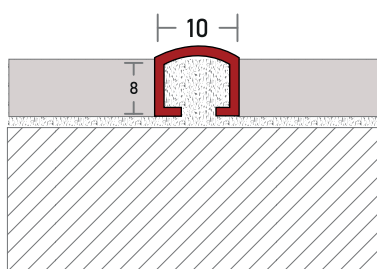

CODE	LxWxH (mm)	COLOR	FINISHING	ACC
Z20.101-1	2500x10x8		MATT SILVER	-
Z20.101-2	2500x10x8		MATT BRONZE	-
Z20.101-3	2500x10x8		BRIGHT SILVER	-
Z20.101-4	2500x10x8		BRIGHT GOLD	-
Z20.101-5	2500x10x8		MATT ROSE GOLD	-
Z20.101-6	2500x10x8		MATT BLACK	-