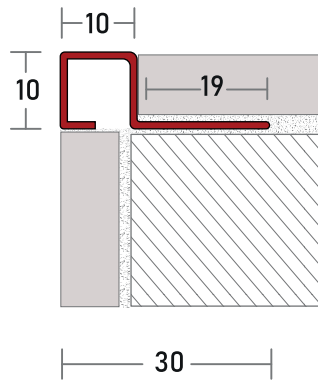

INDEX

WALL PROFILE	01
BORDER PROFILE	03
COVERING & ENDING PROFILE	04
DECORATIVE PROFILE	06
LED PROFILE	07
SKIRTING PROFILE	08
EXPANSION JOINTS & SHOWER PROFILE	09
STAIR NOISING PROFILE	10

WALL

P R O F I L E

WALL PROFILES

TECHNICAL DETAILS

SECTIONAL

PRODUCT

CODE	LxWxH (mm)	COLOR	FINISHING	ACC
Z20.001-1	2500x10x10		MATT SILVER	-11
Z20.001-2	2500x10x10		SHINY BRONZE	-22
Z20.001-3	2500x10x10		SHINY SILVER	-33
Z20.001-4	2500x10x10		SHINY GOLD	-44
Z20.001-6	2500x10x10		SHINY BLACK	-55
Z22.001-7	2440x10x10		MATT BLACK	-66