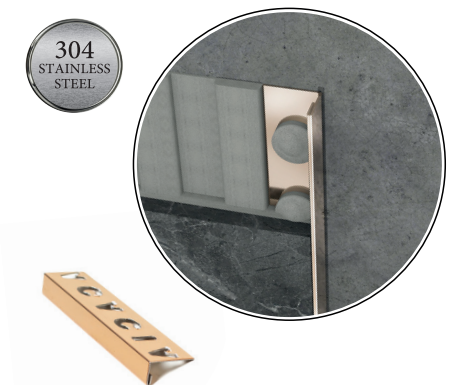

CODE	LxWxH (mm)	COLOR	FINISHING	ACC
Z20.003-1	2500x2x10		MATT SILVER	-
Z20.003-2	2500x2x10		SHINY BRONZE	-
Z20.003-3	2500x2x10		SHINY SILVER	-
Z20.003-4	2500x2x10		SHINY GOLD	-
Z20.003-6	2500x2x10		SHINY BLACK	-
Z22.003-7	2440x2x10		MATT BLACK	-