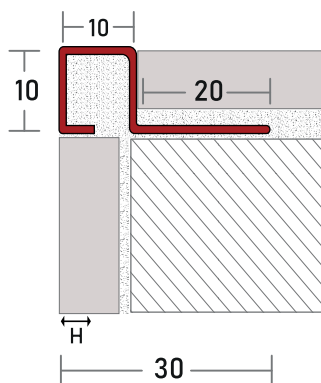

WALL PROFILES

TECHNICAL DETAILS

SECTIONAL

PRODUCT

CODE	LxWxH (mm)	COLOR	FINISHING	ACC
Z20.102-1	2500x10x10		MATT SILVER	-11
Z20.102-2	2500x10x10		MATT BRONZE	-22
Z20.102-3	2500x10x10		BRIGHT SILVER	-33
Z20.102-4	2500x10x10		BRIGHT GOLD	-44
Z20.102-6	2500x10x10		MATT ROSE GOLD	-55
Z22.102-7	2500x10x10		MATT BLACK	-66