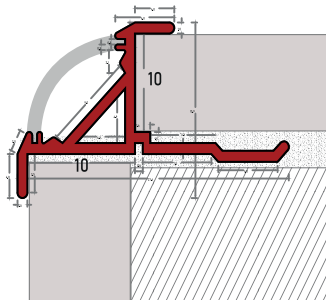

ALUMINIUM

SKIRTING PROFILE

SKIRTING PROFILES

TECHNICAL DETAILS

SECTIONAL

PRODUCT

CODE	LxWxH (mm)	COLOR	FINISHING	ACC
Z24.153-1	2500x10x80	●	MATT SILVER	-IN -EX -CO -EL -ER
Z24.153-7	2500x10x80	●	MATT BLACK	-IN -EX -CO -EL -ER