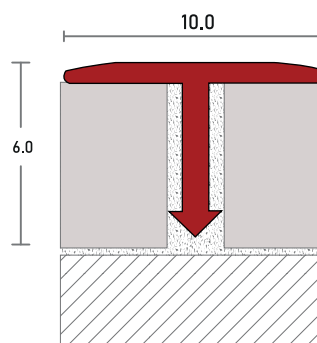

CODE	LxWxH (mm)	COLOR	FINISHING	ACC
Z24.126-1	2500x10x6	●	MATT SILVER	-
Z24.126-7	2500x10x6	●	MATT BLACK	-
Z24.126-8	2500x10x6	●	MATT GOLD	-