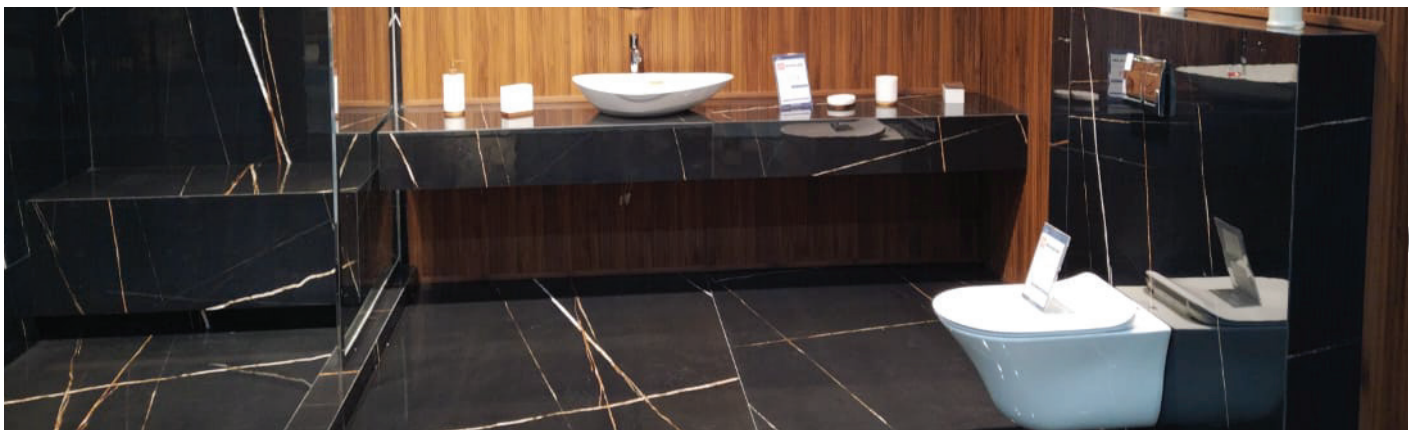

CODE	LxWxH (mm)	COLOR	FINISHING	ACC
Z20.110-14	2500x14x13	●	MATT SILVER CLEAR RUBBER	-
Z20.111-14	2500x14x13	●	MATT SILVER CLEAR RUBBER	-