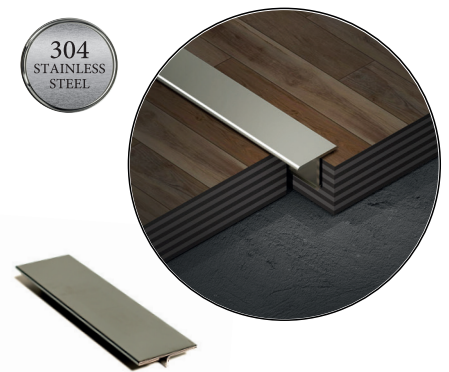

CODE	LxWxH (mm)	COLOR	FINISHING	ACC
Z20.004-1	2500x30x7	●	MATT SILVER	-
Z20.004-2	2500x30x7	●	SHINY BRONZE	-
Z20.004-3	2500x30x7	●	SHINY SILVER	-
Z20.004-4	2500x30x7	●	SHINY GOLD	-
Z20.004-6	2500x30x7	●	SHINY BLACK	-
Z22.004-7	2440x30x7	●	MATT BLACK	-