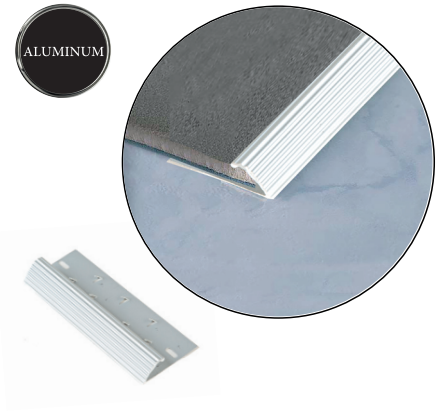

ALUMINUM

CODE	LxWxH (mm)	COLOR	FINISHING	ACC
Z24.119	2500x41x6	●	MATT SILVER	-

ALUMINUM

COVERING & ENDING PROFILES

TECHNICAL DETAILS

SECTIONAL

PRODUCT

CODE	LxWxH (mm)	COLOR	FINISHING	ACC
Z24.121	2500x14x7.6	●	MATT SILVER	-