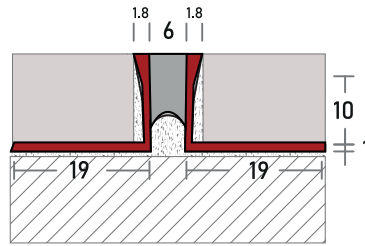

ALUMINUM

Expansion Joint Profile

Shower Profile

Shower & Expansion Joint Profile

TECHNICAL DETAILS

SECTIONAL

PRODUCT

CODE	LxWxH (mm)	COLOR	FINISHING	ACC
Z20.104-10	2500x10x10	●	MATT SILVER GREY RUBBER	-
Z24.104-15	2500x10x15	●	MATT SILVER GREY RUBBER	-
Z24.104-20	2500x10x20	●	MATT SILVER GREY RUBBER	-