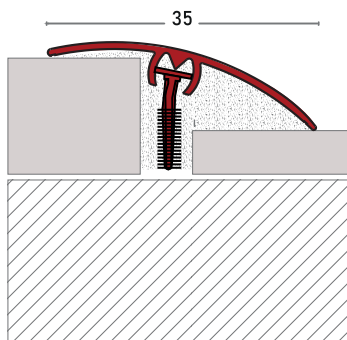

Covering & Ending Profile

COVERING & FINISHING PROFILES

TECHNICAL DETAILS

SECTIONAL

PRODUCT

CODE	LxWxH (mm)	COLOR	FINISHING	ACC
Z24.117	2500x39x1.7	●	MATT SILVER	-

ALUMINUM

CODE	LxWxH (mm)	COLOR	FINISHING	ACC
Z24.118	2500x35x5	●	MATT SILVER	-