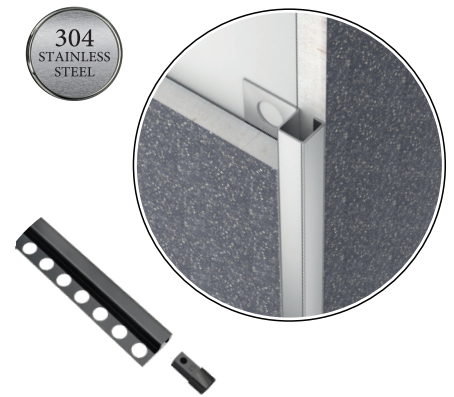

INDEX

WALL PROFILE	01
BORDER PROFILE	03
COVERING & ENDING PROFILE	04
DECORATIVE PROFILE	06
LED PROFILE	07
SKIRTING PROFILE	08
EXPANSION JOINTS & SHOWER PROFILE	09
STAIR NOISING PROFILE	10

WALL

P R O F I L E

WALL PROFILES

TECHNICAL DETAILS

SECTIONAL

PRODUCT

CODE	LxWxH (mm)	COLOR	FINISHING	ACC
Z20.001-1	2500x10x10		MATT SILVER	-11
Z20.001-2	2500x10x10		SHINY BRONZE	-22
Z20.001-3	2500x10x10		SHINY SILVER	-33
Z20.001-4	2500x10x10		SHINY GOLD	-44
Z20.001-6	2500x10x10		SHINY BLACK	-55
Z22.001-7	2440x10x10		MATT BLACK	-66