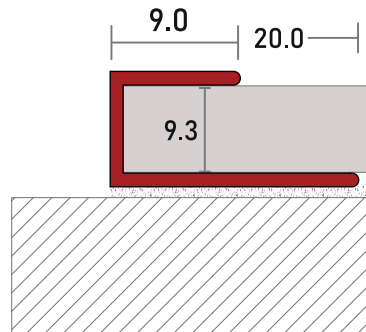

CODE	LxWxH (mm)	COLOR	FINISHING	ACC
Z24.124-1	2500x9x9.3	●	MATT SILVER	-
Z24.124-7	2500x9x9.3	●	MATT BLACK	-
Z24.124-8	2500x9x9.3	●	MATT GOLD	-