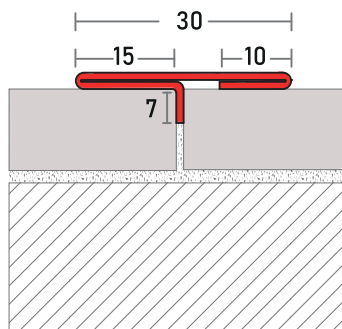

CODE	LxWxH (mm)	COLOR	FINISHING	ACC
Z20.004-1	2500x30x7	●	MATT SILVER	-
Z20.004-2	2500x30x7	●	SHINY BRONZE	-
Z20.004-3	2500x30x7	●	SHINY SILVER	-
Z20.004-4	2500x30x7	●	SHINY GOLD	-
Z20.004-6	2500x30x7	●	SHINY BLACK	-
Z22.004-7	2440x30x7	●	MATT BLACK	-