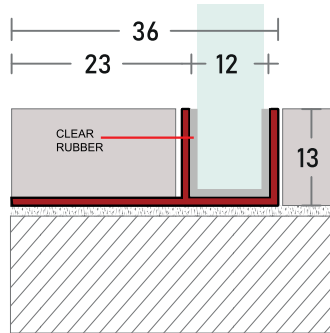

CODE	LxWxH (mm)	COLOR	FINISHING	ACC
Z20.110-12	2500x12x13	●	MATT SILVER CLEAR RUBBER	-
Z20.111-12	2500x12x13	●	MATT SILVER CLEAR RUBBER	-