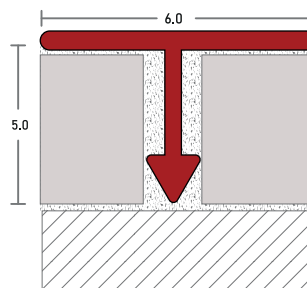

CODE	LxWxH (mm)	COLOR	FINISHING	ACC
Z24.125-1	2500x6x5	●	MATT SILVER	-
Z24.125-7	2500x6x5	●	MATT BLACK	-
Z24.125-8	2500x6x5	●	MATT GOLD	-