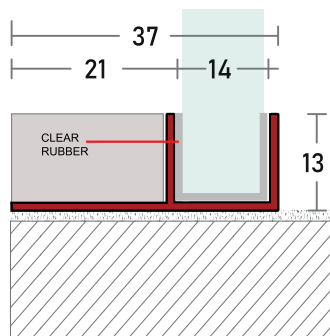

CODE	LxWxH (mm)	COLOR	FINISHING	ACC
Z20.110-14	2500x14x13	●	MATT SILVER CLEAR RUBBER	-
Z20.111-14	2500x14x13	●	MATT SILVER CLEAR RUBBER	-