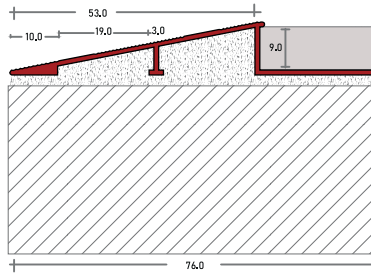

CODE	LxWxH (mm)	COLOR	FINISHING	ACC
Z24.122	2500x53x9	●	MATT SILVER	-