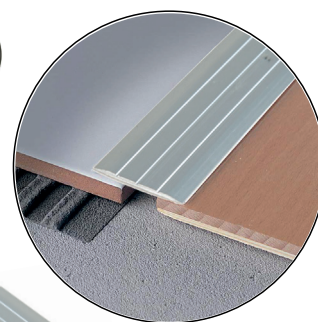

Covering & Ending Profile

COVERING & FINISHING PROFILES

TECHNICAL DETAILS

SECTIONAL

PRODUCT

CODE	LxWxH (mm)	COLOR	FINISHING	ACC
Z24.117	2500x39x1.7	●	MATT SILVER	-

ALUMINUM

CODE	LxWxH (mm)	COLOR	FINISHING	ACC
Z24.118	2500x35x5	●	MATT SILVER	-