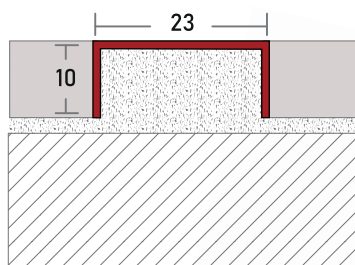

CODE	LxWxH (mm)	COLOR	FINISHING	ACC
Z20.042-1	2500x23x10		MATT SILVER	-
Z20.042-2	2500x50x10		SHINY BRONZE	-
Z20.042-3	2500x23x10		SHINY SILVER	-
Z20.042-4	2500x23x10		SHINY GOLD	-
Z20.042-6	2500x50x10		SHINY BLACK	-
Z20.042-7	2500x50x10		MATT BLACK	-