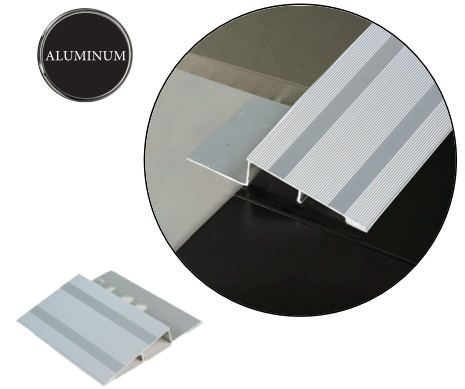

CODE	LxWxH (mm)	COLOR	FINISHING	ACC
Z24.122	2500x53x9	●	MATT SILVER	-