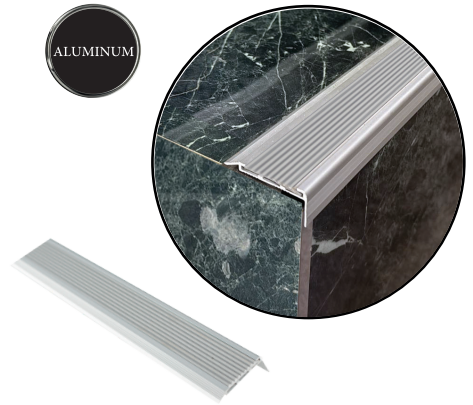

STAIR NOSING
p r o f i l e

STAIR NOSING PROFILES

TECHNICAL DETAILS

SECTIONAL

PRODUCT

CODE	LxWxH (mm)	COLOR	FINISHING
Z20.115	2500x50x22	●	MATT SILVER RUBBER INSERTED GREY

ALUMINUM

CODE	LxWxH (mm)	COLOR	FINISHING
Z20.116	2500x50x22	●	MATT SILVER RUBBER INSERTED BLACK