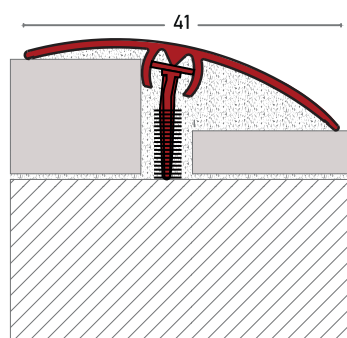

CODE	LxWxH (mm)	COLOR	FINISHING	ACC
Z24.119	2500x41x6	●	MATT SILVER	-