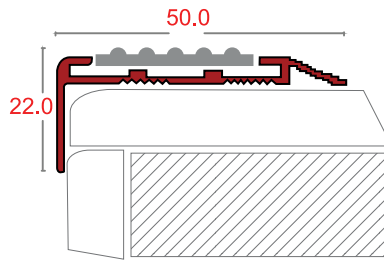

STAIR NOSING
p r o f i l e

STAIR NOSING PROFILES

TECHNICAL DETAILS

SECTIONAL

PRODUCT

CODE	LxWxH (mm)	COLOR	FINISHING
Z20.115	2500x50x22	●	MATT SILVER RUBBER INSERTED GREY

ALUMINUM

CODE	LxWxH (mm)	COLOR	FINISHING
Z20.116	2500x50x22	●	MATT SILVER RUBBER INSERTED BLACK