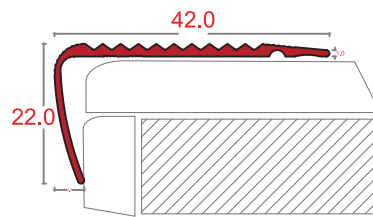

CODE	LxWxH (mm)	COLOR	FINISHING
Z24.120	2500x42x22	●	MATT SILVER