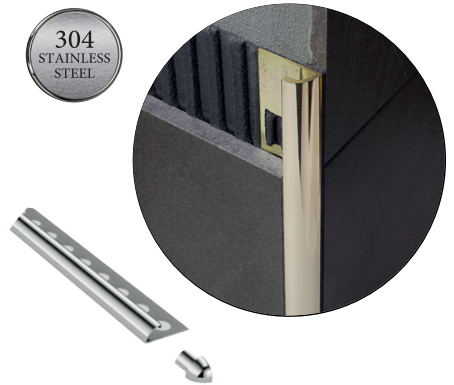

CODE	LxWxH (mm)	COLOR	FINISHING	ACC
Z20.002-1	2500x10x10		MATT SILVER	-11
Z20.002-2	2500x10x10		SHINY BRONZE	-22
Z20.002-3	2500x10x10		SHINY SILVER	-33
Z20.002-4	2500x10x10		SHINY GOLD	-44
Z20.002-6	2500x10x10		SHINY BLACK	-55
Z22.002-7	2440x10x10		MATT BLACK	-66