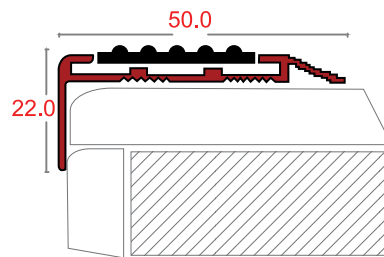

STAIR NOSING
p r o f i l e

STAIR NOSING PROFILES

TECHNICAL DETAILS

SECTIONAL

PRODUCT

CODE	LxWxH (mm)	COLOR	FINISHING
Z20.115	2500x50x22	●	MATT SILVER RUBBER INSERTED GREY

ALUMINUM

CODE	LxWxH (mm)	COLOR	FINISHING
Z20.116	2500x50x22	●	MATT SILVER RUBBER INSERTED BLACK