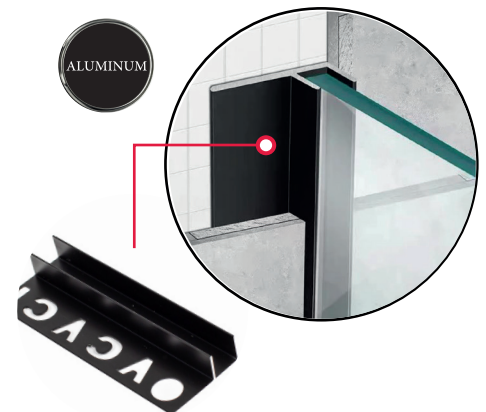

CODE	LxWxH (mm)	COLOR	FINISHING	ACC
Z20.110-14	2500x14x13	●	MATT SILVER CLEAR RUBBER	-
Z20.111-14	2500x14x13	●	MATT SILVER CLEAR RUBBER	-