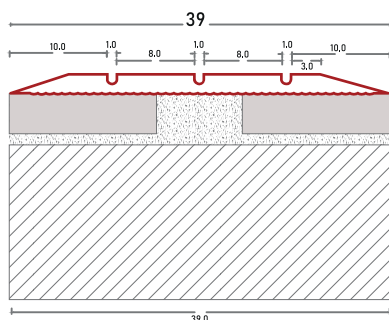

Covering & Ending Profile

COVERING & FINISHING PROFILES

TECHNICAL DETAILS

SECTIONAL

PRODUCT

CODE	LxWxH (mm)	COLOR	FINISHING	ACC
Z24.117	2500x39x1.7	●	MATT SILVER	-

ALUMINUM

CODE	LxWxH (mm)	COLOR	FINISHING	ACC
Z24.118	2500x35x5	●	MATT SILVER	-