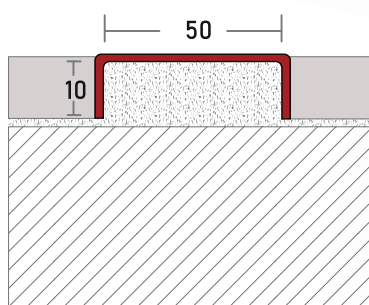

CODE	LxWxH (mm)	COLOR	FINISHING	ACC
Z20.043-1	2500x50x10		MATT SILVER	-
Z20.043-2	2500x50x10		SHINY BRONZE	-
Z20.043-3	2500x50x10		SHINY SILVER	-
Z20.043-4	2500x50x10		SHINY GOLD	-
Z20.043-6	2500x50x10		SHINY BLACK	-
Z20.043-7	2500x50x10		MATT BLACK	-