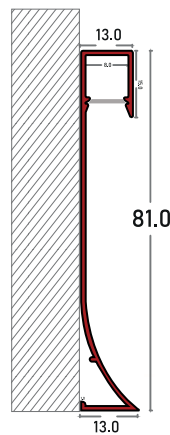

CODE	LxWxH (mm)	COLOR	FINISHING	ACC
Z24.154-1	2500x13x80	●	MATT SILVER	-IN -EX -CO -EL -ER
Z24.154-7	2500x13x80	●	MATT BLACK	-IN -EX -CO -EL -ER