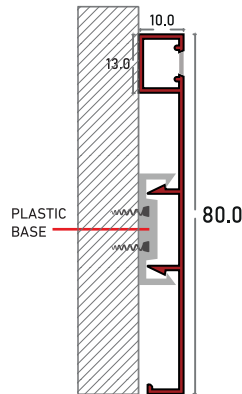

ALUMINIUM

SKIRTING PROFILE

SKIRTING PROFILES

TECHNICAL DETAILS

SECTIONAL

PRODUCT

CODE	LxWxH (mm)	COLOR	FINISHING	ACC
Z24.153-1	2500x10x80	●	MATT SILVER	-IN -EX -CO -EL -ER
Z24.153-7	2500x10x80	●	MATT BLACK	-IN -EX -CO -EL -ER