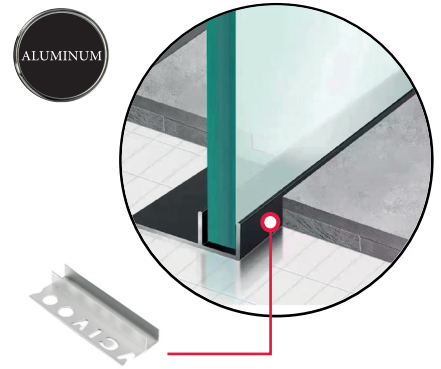

CODE	LxWxH (mm)	COLOR	FINISHING	ACC
Z20.110-12	2500x12x13	●	MATT SILVER CLEAR RUBBER	-
Z20.111-12	2500x12x13	●	MATT SILVER CLEAR RUBBER	-