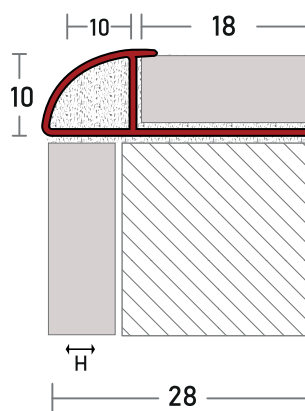

CODE	LxWxH (mm)	COLOR	FINISHING	ACC
Z20.103-1	2500x10x10		MATT SILVER	-11
Z20.103-2	2500x10x10		MATT BRONZE	-22
Z20.103-3	2500x10x10		BRIGHT SILVER	-33
Z20.103-4	2500x10x10		BRIGHT GOLD	-44
Z20.103-5	2500x10x10		MATT ROSE GOLD	-55
Z20.103-6	2500x10x10		MATT BLACK	-66