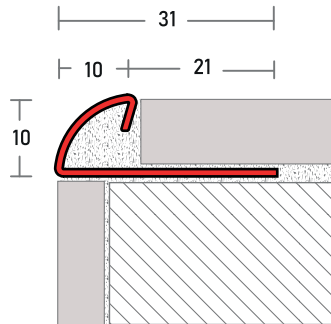

CODE	LxWxH (mm)	COLOR	FINISHING	ACC
Z20.002-1	2500x10x10		MATT SILVER	-11
Z20.002-2	2500x10x10		SHINY BRONZE	-22
Z20.002-3	2500x10x10		SHINY SILVER	-33
Z20.002-4	2500x10x10		SHINY GOLD	-44
Z20.002-6	2500x10x10		SHINY BLACK	-55
Z22.002-7	2440x10x10		MATT BLACK	-66